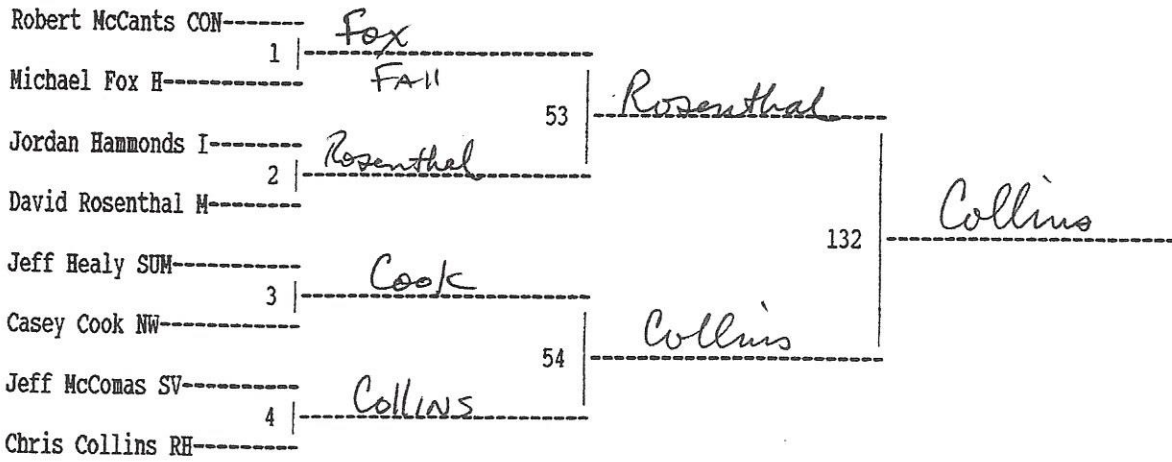

S C 4 A State Tournament
2/17/1996
Weight: 103