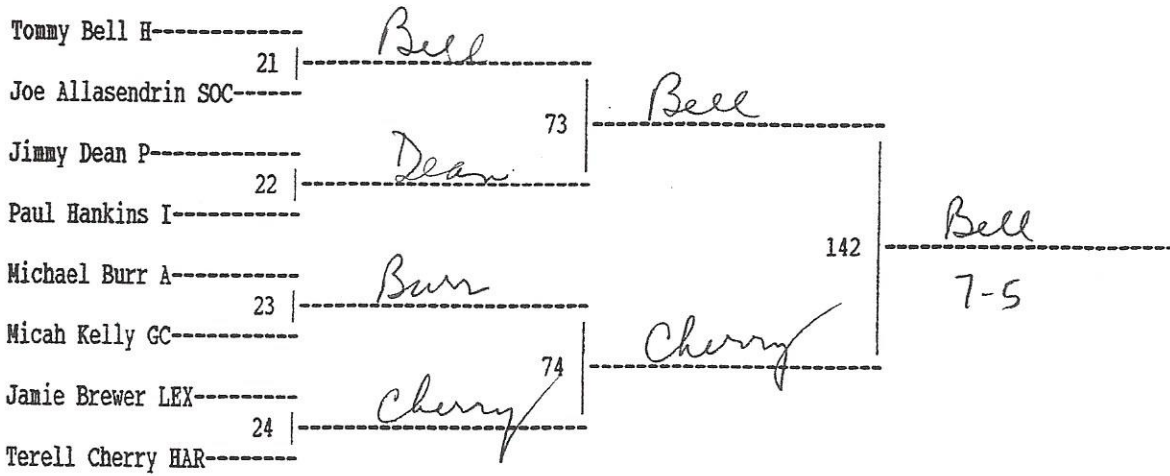

S C 4 A State Tournament
2/17/1996
Weight: 135

S C 4 A State Tournament
2/17/1996
Weight: 140

Mitch Uehling SV	25	Uehling	
Marshall Rickenbache RH			77
Edwin Watkins S	26	Burgess	
Justin Burgess BC			144
Gene Hawkins HAR	27	Hawkins	
Adam Padgett LEX			78
Raphael Verdejo GC	28	Bell	
Robby Bell H			

		Hawkins	
Rickenbache			117
Watkins	79	Watkins	
			143
		Burgess	
Padgett			118
Verdejo	80	Padgett