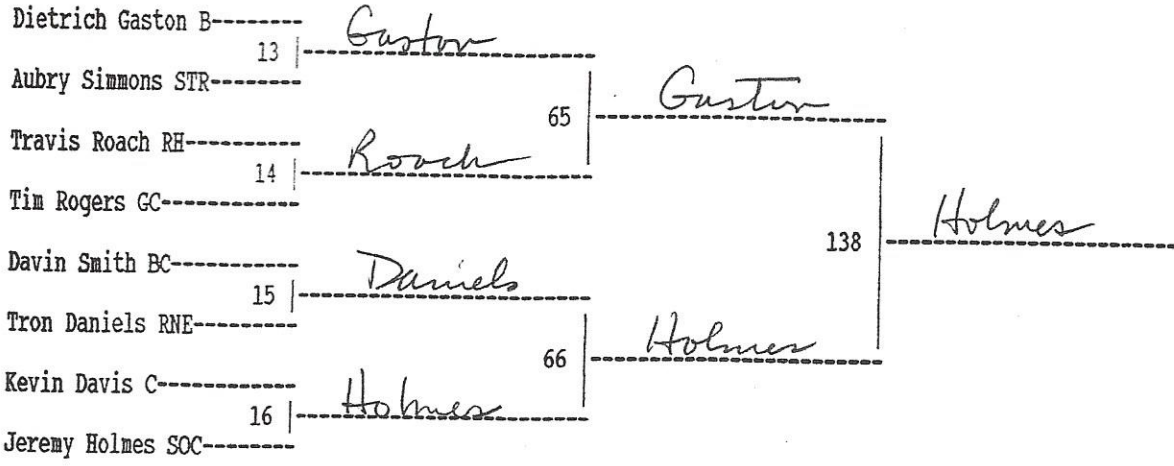

S C 4 A State Tournament
2/17/1996
Weight: 119

Matt Ellis I	9	Ellis		
Antwan Wilds OW			61	Ellis
Mario Coaxum STR	10	Cramer		7-6
Josh Cramer RH				
Kenya Keith CON	11	Dickerson		136
Derrick Dickerson NW			62	Cappelli
Clarence Raby S	12	Cappelli		
Ryan Cappelli M				

		Dickerson		
Wilds			109	Dickerson
Coaxum	63	Wilds		
		Cramer		135
Keith			110	Cramer
Raby	64	Raby		

S C 4 A State Tournament
2/17/1996
Weight: 125